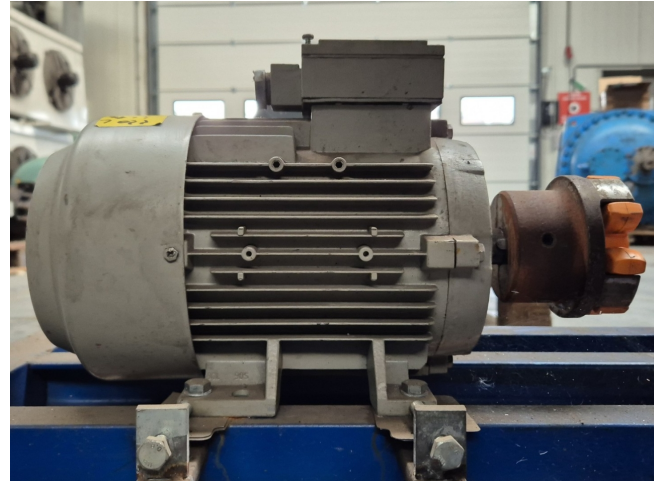

Rotor 5RN90L04

Specifications

Marka	Rotor
Rodzaj	5RN90L04
kW	1,5
RPM	1420
Size & Weight	360x170x220 mm (LxWxH)
50 Hz / 60 Hz	50 Hz
Stock	1

Description

Used Rotor 5RN90L04

Used Rotor 5RN90L04 electric motor with the following specifications: 50 Hz - 1,5 kW - 1420 RPM.